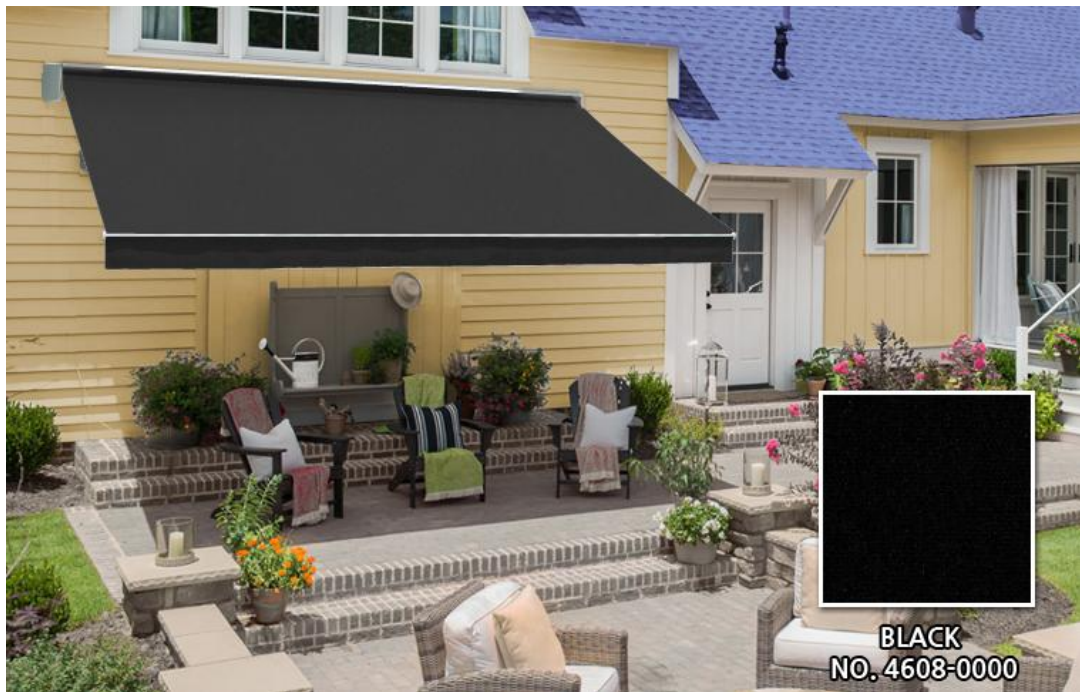

NATURAL
NO. 4604-0000

FABRIC

SAMPLE GUIDE

Solid

DOOSON AWNING

FABRIC

SAMPLE GUIDE

Solid