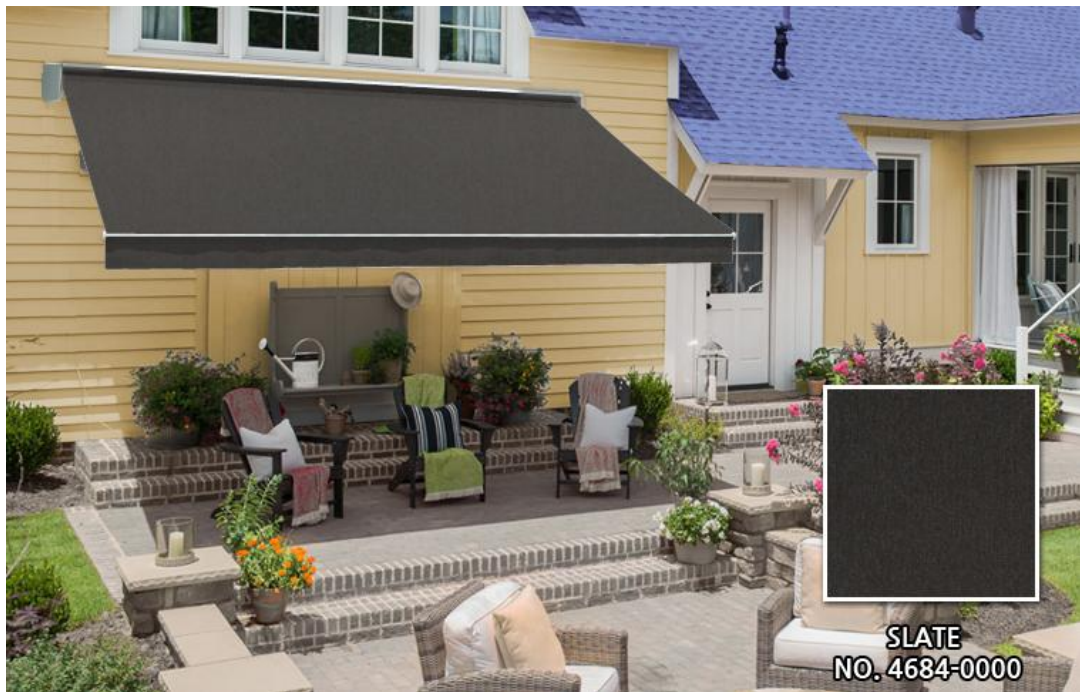

DOOSON AWNING

SLATE
NO. 4684-0000

FABRIC

SAMPLE GUIDE

Solid

DOOSON AWNING

FABRIC

SAMPLE GUIDE